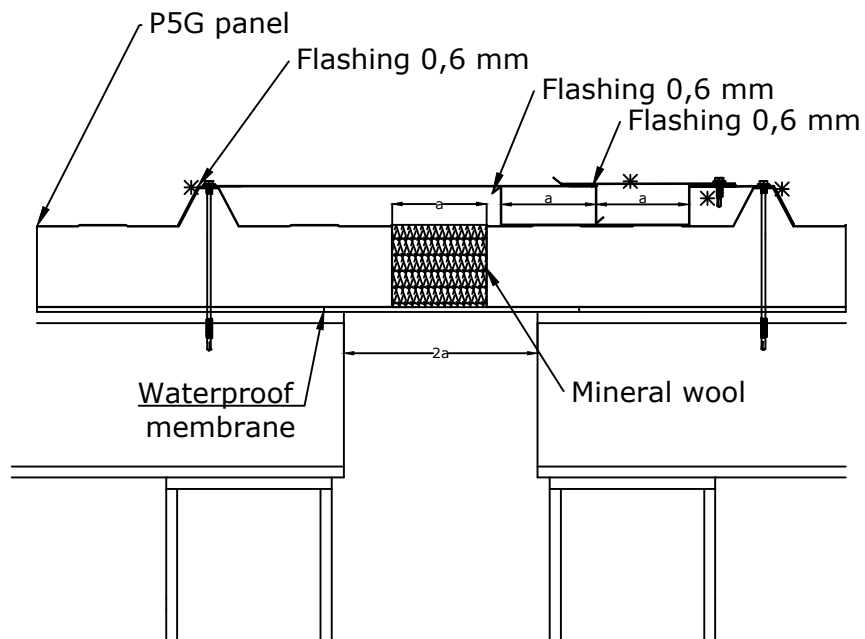

* Continous seal
Ribs distance < 400 mm

* Continous seal
Ribs distance > 400 mm

Roof panels installation		06/17
Expansion joint detail		SE
 ACH A Saint-Gobain brand		09