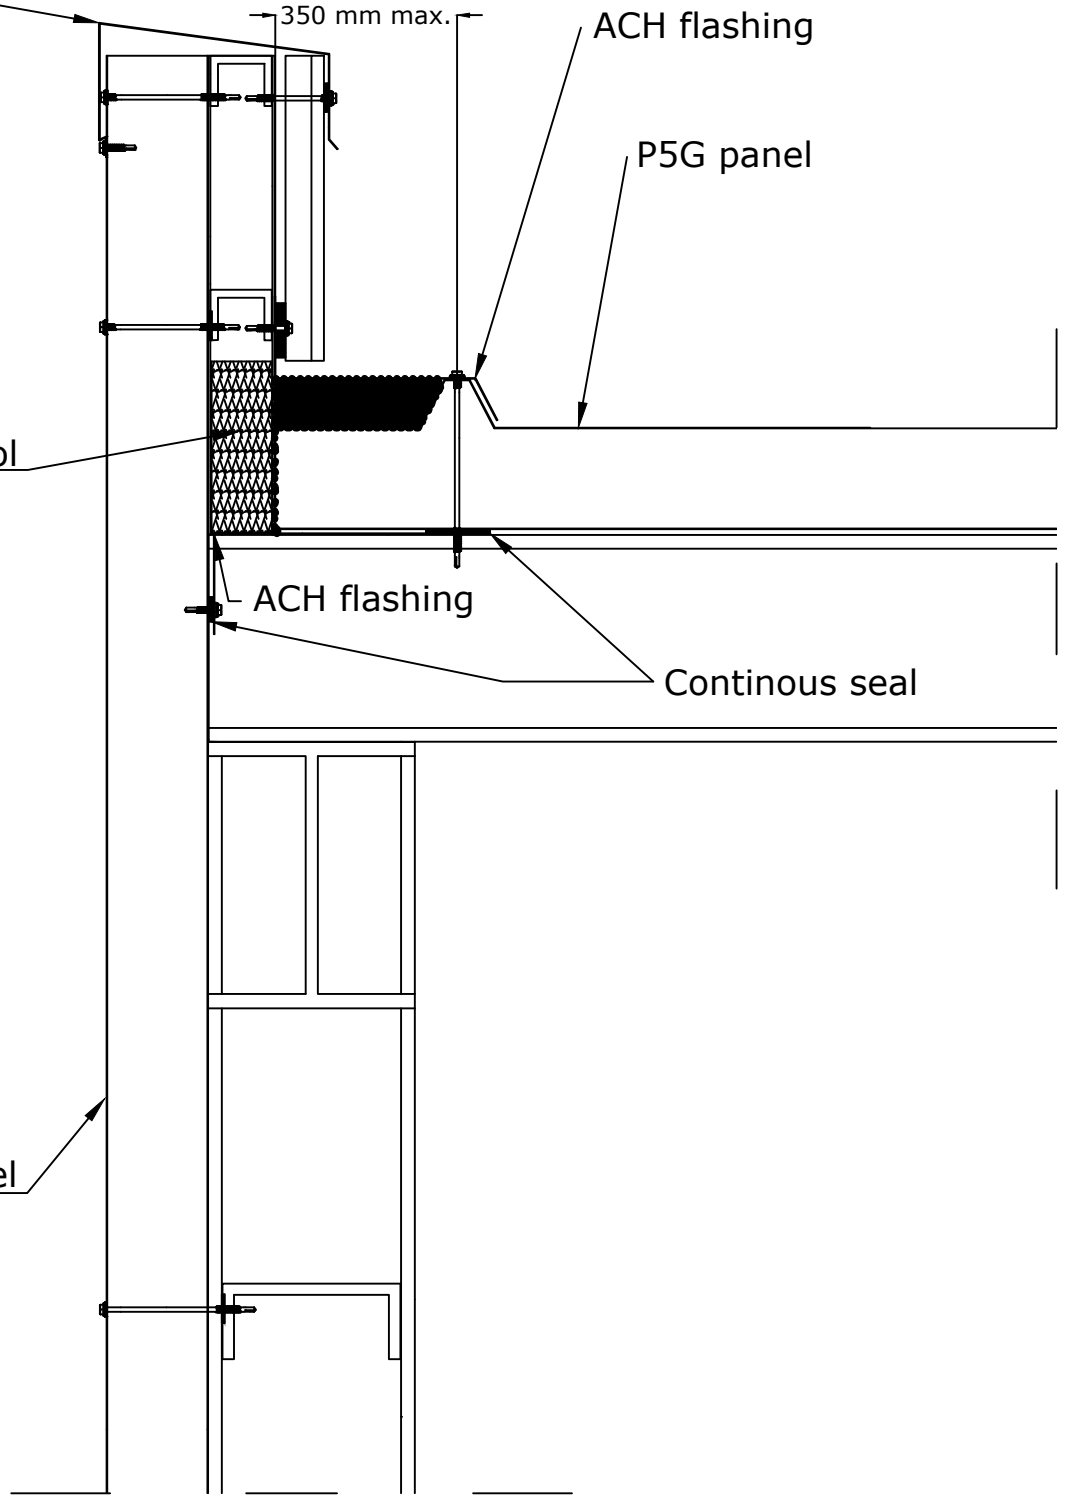

ACH flashing

350 mm max.

ACH flashing

P5G panel

Mineral wool

ACH flashing

Continuous seal

ACH wall panel

**Roof panels installation**

06/17

Verge to parapet detail

SE

**ACH**

A Saint-Gobain brand

10