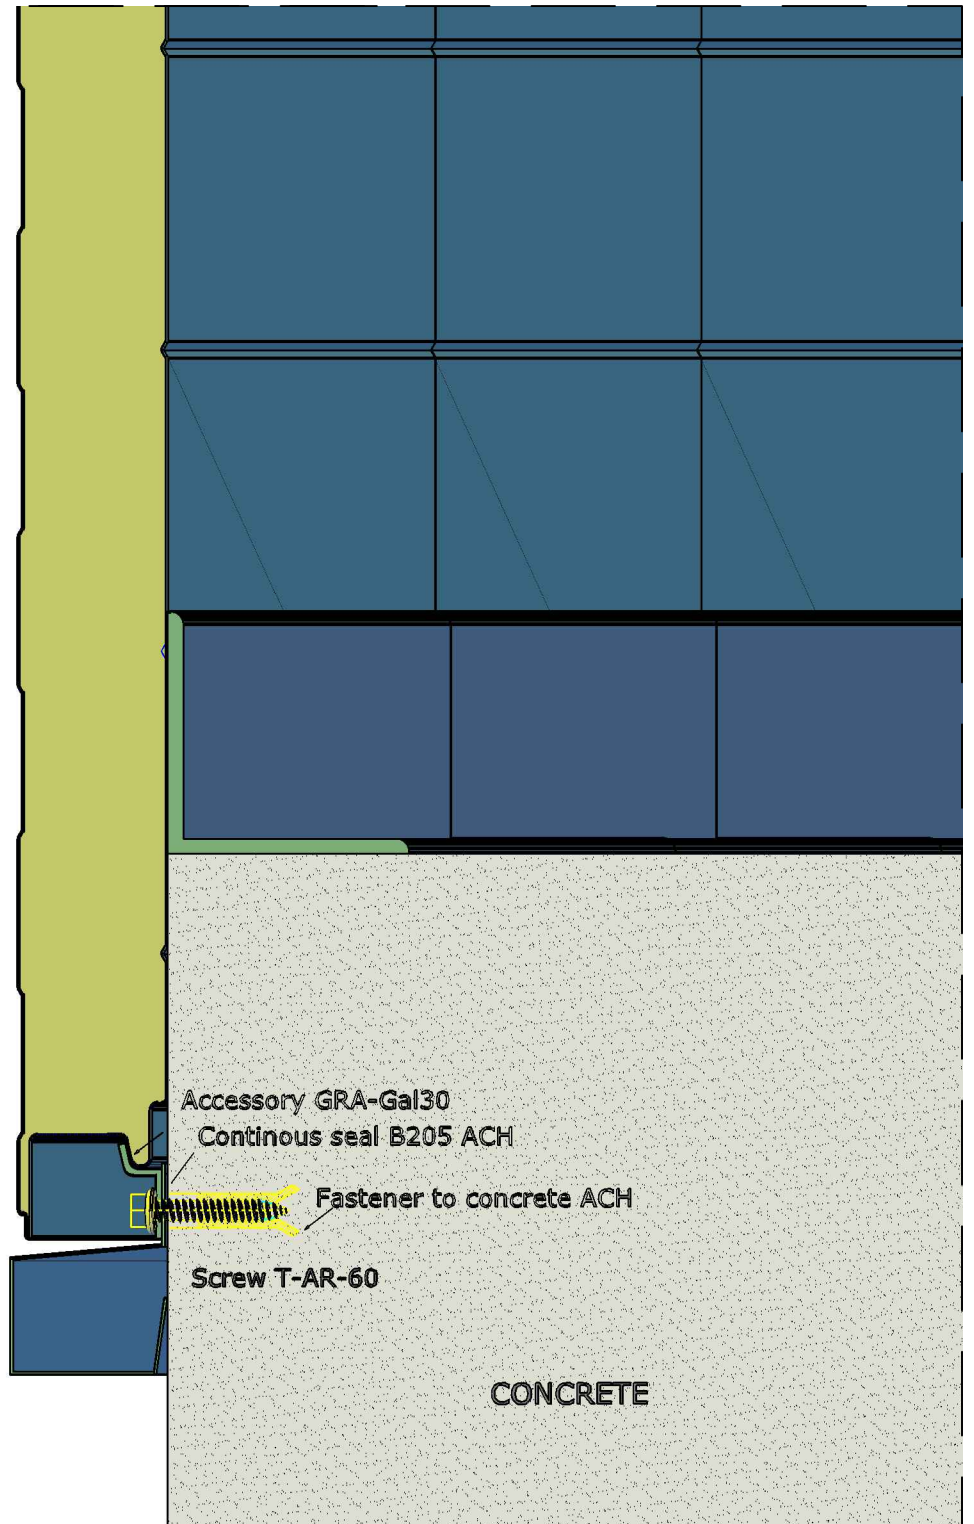

WALL PANEL
ACH TYPE PF

Flashing
VA-ACH

Wall panels: Horizontal installation

06/17

Overhang with Base Support Detail

SE

ACH

A Saint-Gobain brand

22.1